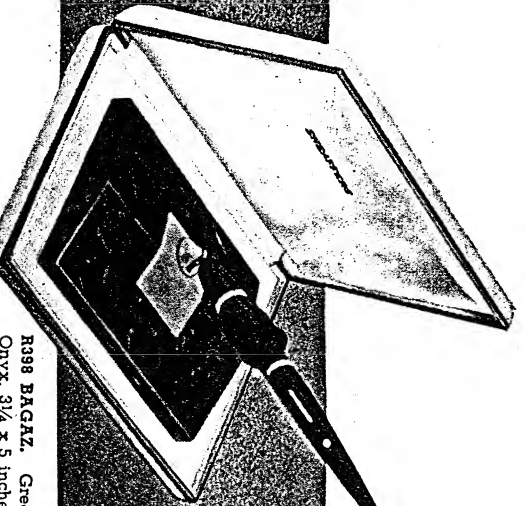

R368 BAEWE. Brown Onyx. 4 7/8" x 5 3/4". Gold name plate. With LIFETIME Pen $15.00.

R318 ADDKA. Green Brazilian Onyx. 4 x 6 inches. With LIFETIME Pen $15.00.

R398 BAGAZ. Green Brazilian Onyx. 3 1/4 x 5 inches. Furnished with special gift case. With LIFETIME Pen $15.00.